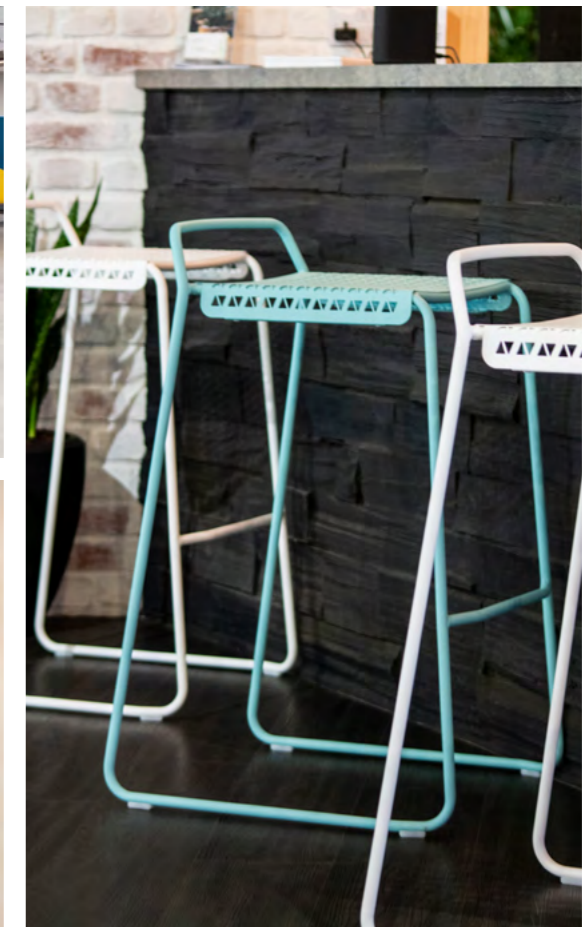

VECK

Veck is a versatile, lightweight tubular framed stool, with a unique triangular punched, patterned seat - perfect for use indoors or outdoors. Available as a High, Counter-height or Low Stool with metal, wood veneer and upholstered seat pad options.

FEATURES

- Metal seat option suitable for indoor or outdoor use
- Available with metal, wood and upholstered seat options
- Wide choice of frame finishes available
- Available in 3 seat heights
- Stackable up to 4 high

Veck Indoor Upholstered: Available in fabric bands A-I

- 1 2 3 4

Select Frame Finish: Choose from selected frame finishes

RAL metal frame finishes

Veck Indoor
Metal frame finishes

bof.co.uk

Veck Low Stool width 540, depth 560, height 555, seat height 470 mm	Veck Medium Stool (Counter-height) width 540, depth 560, height 750, seat height 650 mm	Veck High Stool width 540, depth 580, height 890, seat height 790 mm
DESCRIPTION ORDER CODE	DESCRIPTION ORDER CODE	DESCRIPTION ORDER CODE
Metal VKS.LHT	Metal VKS.MHT	Metal VKS.HHT