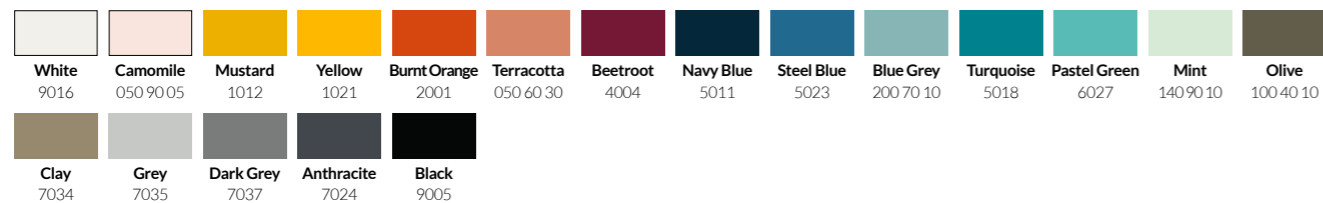

STEPS TO SPECIFY

Follow our guide and customise our products to suit your space

- 1 2 3 4

Select Seat Type: Metal, Wood or Upholstered

- 1 2 3 4

Select Height: Low, Medium or High Stool

- 1 2 3 4

Select Seat Finish or Fabric: (if applicable) Choose from selected finishes

Veck Indoor Upholstered: Available in fabric bands A-I

- 1 2 3 4

Select Frame Finish: Choose from selected frame finishes

RAL metal frame finishes

Veck Indoor
Metal frame finishes

bof.co.uk

Veck Low Stool width 540, depth 560, height 555, seat height 470 mm	Veck Medium Stool (Counter-height) width 540, depth 560, height 750, seat height 650 mm	Veck High Stool width 540, depth 580, height 890, seat height 790 mm
DESCRIPTION ORDER CODE	DESCRIPTION ORDER CODE	DESCRIPTION ORDER CODE
Metal VKS.LHT	Metal VKS.MHT	Metal VKS.HHT