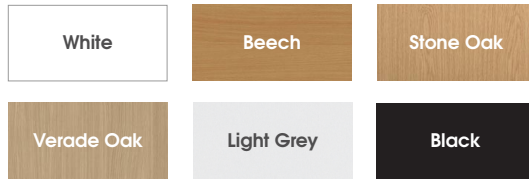

Standard
Pixel integrated
power includes a
UK fused socket
and twin USB

Key Features

- **A NEW addition to our HARMONY Product Collection**
- Cable managed base, 25mm MFC worksurface
- Pixel power unit is available in white, or black with a satin silver grommet ring
- Pixel below includes an UK fused socket and twin USB plus 2m length cable as standard
- Alternative power / data options available, please call us on **01656 661061**

Finishes

Worksurface - MFC

Optional - Edge Banding

Frame

Standard finishes above - email sales@bof.co.uk for project options.

Product | Business Certifications

- ISO 9001
- ISO 14001
- FSC
- FISP
- Club Green
- Construction Line Gold

Finishes

- Frame - silver, white or black
- Worksurfaces - BOF range inc. beech, stone oak, verade oak, light grey, black & white

Sustainable Data

- FSC Certified board
- Minimal components
- Durable - made to last