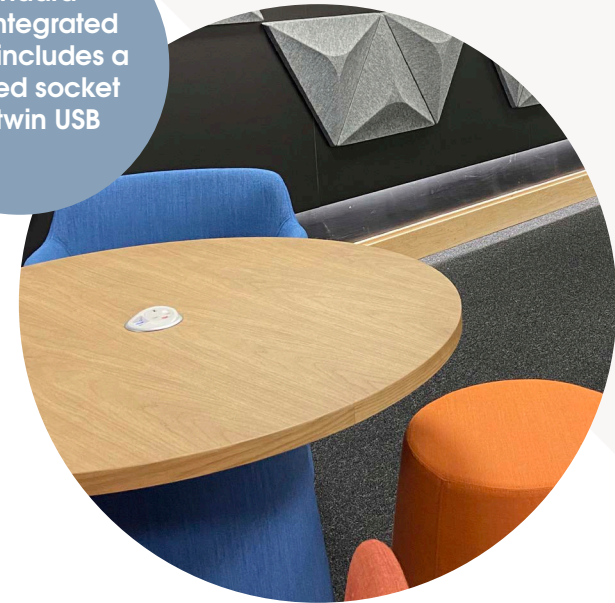

TREBLE POWER

Circular standard height
with integrated Pixel

Code	Top	H	W	D
RSE PBT-CM-DTUR/4 + ABO DIA60R-P	Circular with pixel power	720	600	600
RSE PBT-CM-DTUR + ABO DIA80R-P	Circular with pixel power	720	800	800
RSE PBT-CM-DTUR + ABO DIA10R-P	Circular with pixel power	720	1000	1000

Square standard height
with integrated Pixel

Code	Top	H	W	D
RSE PBT-CM-DTUS + ABO TRE-TOP6060-P	Square with pixel power	720	600	600
RSE PBT-CM-DTUS + ABO TRE-TOP8080-P	Square with pixel power	720	800	800

Soft Square standard height
with integrated Pixel

Code	Top	H	W	D
RSE PBT-CM-DTUSQ/4 + ABO TRE-TOP6060-P	Square with pixel power	720	600	600
RSE PBT-CM-DTUSQ + ABO TRE-TOP8080-P	Square with pixel power	720	800	800

Standard
Pixel integrated
power includes a
UK fused socket
and twin USB

Key Features

- **A NEW addition to our HARMONY Product Collection**
- Cable managed base, 25mm MFC worksurface
- Pixel power unit is available in white, or black with a satin silver grommet ring
- Pixel below includes an UK fused socket and twin USB plus 2m length cable as standard
- Alternative power / data options available, please call us on **01656 661061**