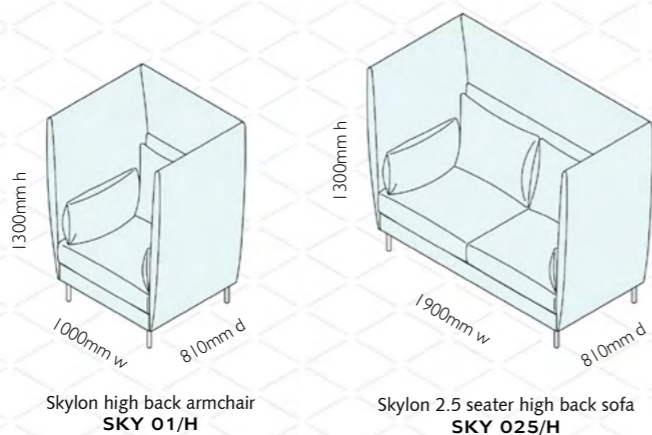

PRODUCT INFORMATION

- Low and high back armchair & sofa range.
- Suitable for public, reception, waiting and breakout areas.
- Upholstery finishes are available from our fabric, faux leather and leather ranges.
- Solid aluminium legs.
- Seat constructed from engineered layers of CMHR foam.
- Fibre fill back cushions.
- This design can be tailored on request.

Skylon leg options

Solid aluminium
Cylindrical legs
Polished, Brushed or
Black powder-coated

SKYLON

Seat height: 435mm
Seat depth: 555mm

RETAIL PRICE

code	description
SKY 01/L	Low back Armchair
SKY 025/L	2.5 seater low back sofa
SKY 03/L	3 seater low back sofa
SKY 01/H	High back Armchair
SKY 025/H	2.5 seater high back sofa
SKY 03/H	3 seater high back sofa

- Supplied on solid aluminium legs.
- * Fabric metres- refers to plain not patterned fabrics with a width of 1300mm.
- This design is supplied as a large furniture element, please ensure there is suitable access for delivery.
- Tailor this design to your specification.
- Power modules can be fitted to this design.