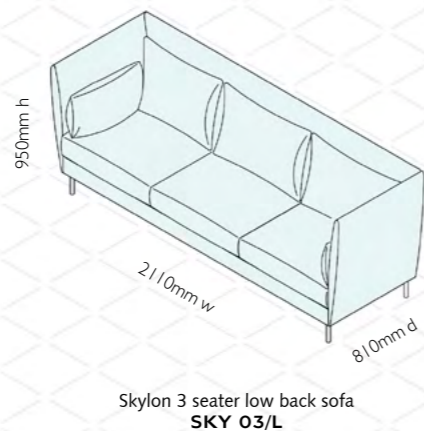

PRODUCT INFORMATION

- Low and high back armchair & sofa range.
- Suitable for public, reception, waiting and breakout areas.
- Upholstery finishes are available from our fabric, faux leather and leather ranges.
- Solid aluminium legs.
- Seat constructed from engineered layers of CMHR foam.
- Fibre fill back cushions.
- This design can be tailored on request.

Skylon leg options

Solid aluminium
Cylindrical legs
Polished, Brushed or
Black powder-coated

SKYLON

Seat height: 435mm
Seat depth: 555mm

RETAIL PRICE

code	description
SKY 01/L	Low back Armchair
SKY 025/L	2.5 seater low back sofa
SKY 03/L	3 seater low back sofa
SKY 01/H	High back Armchair
SKY 025/H	2.5 seater high back sofa
SKY 03/H	3 seater high back sofa

- Supplied on solid aluminium legs.
- * Fabric metres- refers to plain not patterned fabrics with a width of 1300mm.
- This design is supplied as a large furniture element, please ensure there is suitable access for delivery.
- Tailor this design to your specification.
- Power modules can be fitted to this design.