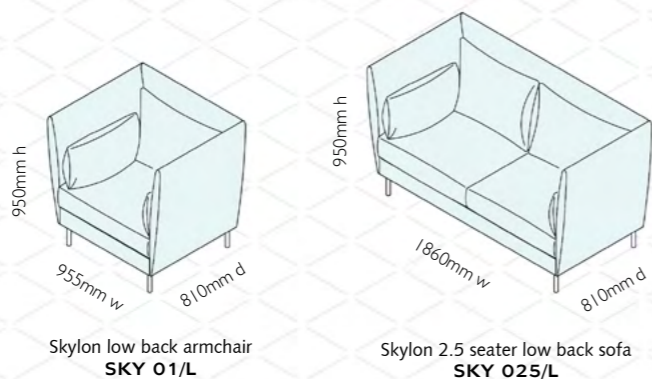

PRODUCT INFORMATION

- Low and high back armchair & sofa range.
- Suitable for public, reception, waiting and breakout areas.
- Upholstery finishes are available from our fabric, faux leather and leather ranges.
- Solid aluminium legs.
- Seat constructed from engineered layers of CMHR foam.
- Fibre fill back cushions.
- This design can be tailored on request.

Skylon leg options

Solid aluminium
Cylindrical legs
Polished, Brushed or
Black powder-coated

SKYLON

Seat height: 435mm
Seat depth: 555mm

RETAIL PRICE

code	description
SKY 01/L	Low back Armchair
SKY 025/L	2.5 seater low back sofa
SKY 03/L	3 seater low back sofa
SKY 01/H	High back Armchair
SKY 025/H	2.5 seater high back sofa
SKY 03/H	3 seater high back sofa

- Supplied on solid aluminium legs.
- * Fabric metres- refers to plain not patterned fabrics with a width of 1300mm.
- This design is supplied as a large furniture element, please ensure there is suitable access for delivery.
- Tailor this design to your specification.
- Power modules can be fitted to this design.