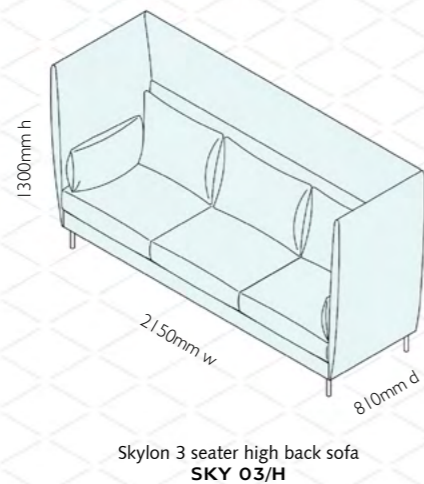

PRODUCT INFORMATION

- Low and high back armchair & sofa range.
- Suitable for public, reception, waiting and breakout areas.
- Upholstery finishes are available from our fabric, faux leather and leather ranges.
- Solid aluminium legs.
- Seat constructed from engineered layers of CMHR foam.
- Fibre fill back cushions.
- This design can be tailored on request.

Skylon leg options

Solid aluminium
Cylindrical legs
Polished, Brushed or
Black powder-coated

SKYLON

Seat height: 435mm
Seat depth: 555mm

RETAIL PRICE

code	description
SKY 01/L	Low back Armchair
SKY 025/L	2.5 seater low back sofa
SKY 03/L	3 seater low back sofa
SKY 01/H	High back Armchair
SKY 025/H	2.5 seater high back sofa
SKY 03/H	3 seater high back sofa

- Supplied on solid aluminium legs.
- * Fabric metres- refers to plain not patterned fabrics with a width of 1300mm.
- This design is supplied as a large furniture element, please ensure there is suitable access for delivery.
- Tailor this design to your specification.
- Power modules can be fitted to this design.