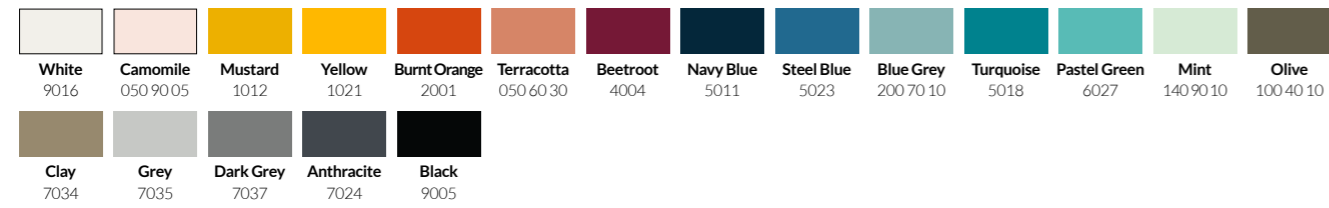

STEPS TO SPECIFY

Follow our guide and customise our products to suit your space

1 2 3 4

Select Product: Table, Poseur Table or Bench

1 2 3 4

Select Size

1 2 3 4

Select Frame Finish: Choose from selected frame finishes

RAL metal frame finishes

1 2 3 4

Select Accessories:

Osti Table
depth 1150, height 750, table top depth 800 mm

WIDTH (MM)	ORDER CODE
Small - 1600	OST.160
Medium - 1800	OST.180
Large - 2000	OST.200

Osti Bench Sold as singles
depth 570, height 520, seat height 420 mm