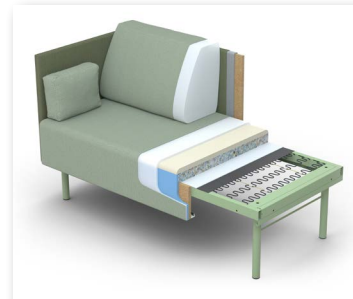

NEO

FEATURES & BENEFITS

Mobile

Move quickly and easily, with limitless flexibility.

Agile

Create an inclusive, flexible multifunctional space.

100% Recyclable

Steel frame, the only cradle to cradle raw material

Reupholstery

Sofa, cushions, panels can be easily repaired.

Code	RSE NEO-4B-HBP-38RS
Description	4 Seat booth with table
H x W x D	1400 x 2190 x 1520mm
Table W x D	725 x 1080mm

Code	RSE NEO-4B-LBP-38RS
Description	4 Seat low booth with table
H x W x D	790 x 2190 x 1520mm
Table W x D	725 x 1080mm

Code	RSE NEO-2B-HBP-38RS
Description	2 Seat booth with table
H x W x D	1400 x 2190 x 790mm
Table W x D	725 x 430mm

Code	RSE NEO-2B-LBP-38RS
Description	2 Seat low booth with table
H x W x D	790 x 2190 x 790mm
Table W x D	725 x 430mm

Under Seat power

Key Features

- **A NEW addition to our HARMONY product collection**
- Welded steel construction provides extra strength and durability
- The sofa frame is steel! Once made it can be used forever - the most recyclable material in the world! A cradle to cradle material.
- Highest quality upholstery, sprung seats offer maximum comfort, capable of withstanding continuous impact
- White MFC table worksurface 25mm thickness
- Legs - 38mm steel tube black with adjustable leveller
- 100% Recyclable
- Available in a range of Camira fabrics, email sales@bof.co.uk for a quote