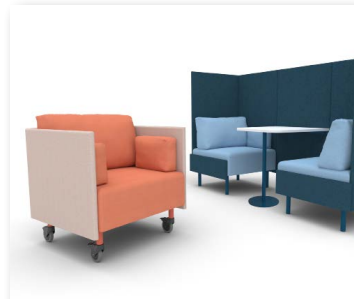

Agile

Create an inclusive, flexible multifunctional space.