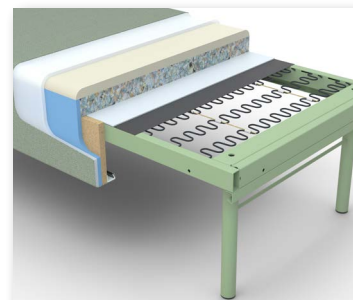

Components

Minimal used and also recycled foam is used.