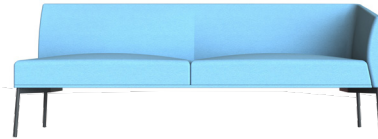

CAMPANA

SOFT SEATING

bof.co.uk

The Campana range steers away from strict linear profiles emphasising fluid edges and sleek corners. Function and aesthetics are combined through it's Nordic influences ensuring a comfortable sit in a sophisticated, chic furniture suite.

bof[®]

Code	NM WSS1-BLK
Description	Armchair
H x W x D	690 x 800 x 760mm

Code	NM WSS2-BLK
Description	Two seater sofa
H x W x D	690 x 1400 x 760mm

Code	NM WSS3-BLK
Description	Three seater sofa
H x W x D	690 x 2000 x 760mm

Code	NM WSS1 AL/AR-BLK
Description	Left or right hand modular armchair
H x W x D	690 x 800 x 760mm

Code	NM WSS2 AL/AR-BLK
Description	Left or right hand modular 2 seater sofa
H x W x D	690 x 1400 x 760mm

Code	NM WSS3 AL/AR-BLK
Description	Left or right hand modular 3 seater sofa
H x W x D	690 x 2000 x 760mm

Key Features

- Can be used in a breakout or meeting areas
- Supplied fully upholstered on a 4 leg frame
- Seat height 400mm
- Optional extra - two-tone upholstery
- Fabric choices include Camira, Agua and Kvadrat ranges email sales@bof.co.uk for a quote
- Leg finishes - black (standard), graphite, white, copper or ECO chrome optional extra