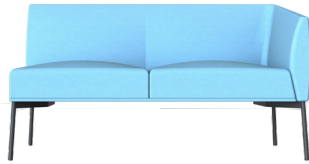

CAMPANA

SOFT SEATING

bof.co.uk

The Campana range steers away from strict linear profiles emphasising fluid edges and sleek corners. Function and aesthetics are combined through it's Nordic influences ensuring a comfortable sit in a sophisticated, chic furniture suite.

bof[®]

Code	NM WSS1-BLK
Description	Armchair
H x W x D	690 x 800 x 760mm

Code	NM WSS2-BLK
Description	Two seater sofa
H x W x D	690 x 1400 x 760mm

Code	NM WSS3-BLK
Description	Three seater sofa
H x W x D	690 x 2000 x 760mm

Code	NM WSS1 AL/AR-BLK
Description	Left or right hand modular armchair
H x W x D	690 x 800 x 760mm

Code	NM WSS2 AL/AR-BLK
Description	Left or right hand modular 2 seater sofa
H x W x D	690 x 1400 x 760mm

Code	NM WSS3 AL/AR-BLK
Description	Left or right hand modular 3 seater sofa
H x W x D	690 x 2000 x 760mm

Key Features

- Can be used in a breakout or meeting areas
- Supplied fully upholstered on a 4 leg frame
- Seat height 400mm
- Optional extra - two-tone upholstery
- Fabric choices include Camira, Agua and Kvadrat ranges email sales@bof.co.uk for a quote
- Leg finishes - black (standard), graphite, white, copper or ECO chrome optional extra