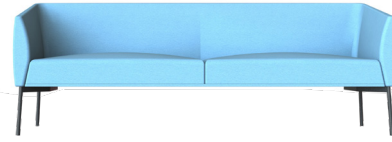

CAMPANA

SOFT SEATING

bof.co.uk

The Campana range steers away from strict linear profiles emphasising fluid edges and sleek corners. Function and aesthetics are combined through it's Nordic influences ensuring a comfortable sit in a sophisticated, chic furniture suite.

bof[®]

Code	NM WSS1-BLK
Description	Armchair
H x W x D	690 x 800 x 760mm

Code	NM WSS2-BLK
Description	Two seater sofa
H x W x D	690 x 1400 x 760mm

Code	NM WSS3-BLK
Description	Three seater sofa
H x W x D	690 x 2000 x 760mm

Code	NM WSS1 AL/AR-BLK
Description	Left or right hand modular armchair
H x W x D	690 x 800 x 760mm

Code	NM WSS2 AL/AR-BLK
Description	Left or right hand modular 2 seater sofa
H x W x D	690 x 1400 x 760mm

Code	NM WSS3 AL/AR-BLK
Description	Left or right hand modular 3 seater sofa
H x W x D	690 x 2000 x 760mm

Key Features

- Can be used in a breakout or meeting areas
- Supplied fully upholstered on a 4 leg frame
- Seat height 400mm
- Optional extra - two-tone upholstery
- Fabric choices include Camira, Agua and Kvadrat ranges email sales@bof.co.uk for a quote
- Leg finishes - black (standard), graphite, white, copper or ECO chrome optional extra