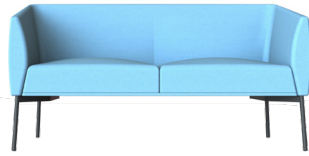

CAMPANA

SOFT SEATING

bof.co.uk

The Campana range steers away from strict linear profiles emphasising fluid edges and sleek corners. Function and aesthetics are combined through it's Nordic influences ensuring a comfortable sit in a sophisticated, chic furniture suite.

bof[®]

Code	NM WSS1-BLK
Description	Armchair
H x W x D	690 x 800 x 760mm

Code	NM WSS2-BLK
Description	Two seater sofa
H x W x D	690 x 1400 x 760mm

Code	NM WSS3-BLK
Description	Three seater sofa
H x W x D	690 x 2000 x 760mm

Code	NM WSS1 AL/AR-BLK
Description	Left or right hand modular armchair
H x W x D	690 x 800 x 760mm

Code	NM WSS2 AL/AR-BLK
Description	Left or right hand modular 2 seater sofa
H x W x D	690 x 1400 x 760mm

Code	NM WSS3 AL/AR-BLK
Description	Left or right hand modular 3 seater sofa
H x W x D	690 x 2000 x 760mm

Key Features

- Can be used in a breakout or meeting areas
- Supplied fully upholstered on a 4 leg frame
- Seat height 400mm
- Optional extra - two-tone upholstery
- Fabric choices include Camira, Agua and Kvadrat ranges email sales@bof.co.uk for a quote
- Leg finishes - black (standard), graphite, white, copper or ECO chrome optional extra