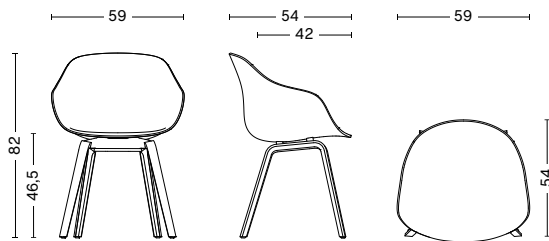

bof[®]

AAC 222

PRODUCT FACT SHEET

HAY

AAC 222

DESIGN BY HEE WELLING & HAY, 2022

Featuring a wooden frame with elegant, tapered legs, the AAC 222 has a timeless and organic aesthetic. Retaining the fundamental idea shared by the AAC family, this model is characterised by a curved shell with a slightly higher back. Designed with optimal functionality in mind, the shell construction offers a deep, generous seat that combines inviting aesthetics with a high level of comfort, whilst the lower armrests provide good support and enable the chair to fit underneath a table or desk. The wooden base brings character and stability and is available in different finishes, with the post-consumer recycled plastic shell offered in a variety of colours. The multitude of variants and design combinations give this series great versatility in a wide range of corporate, public, and private contexts.

DIMENSIONS

WIDTH 59 CM | 23.25"
DEPTH 54 CM | 21.25"
HEIGHT 82 CM | 32.25"
SEAT HEIGHT 46,5 CM | 18.25"
SEAT DEPTH 42 CM | 16.50"

MATERIALS

SHELL

Injection moulded solid-coloured polypropylene shell with armrest. Made from 100% postconsumer recycled PP.